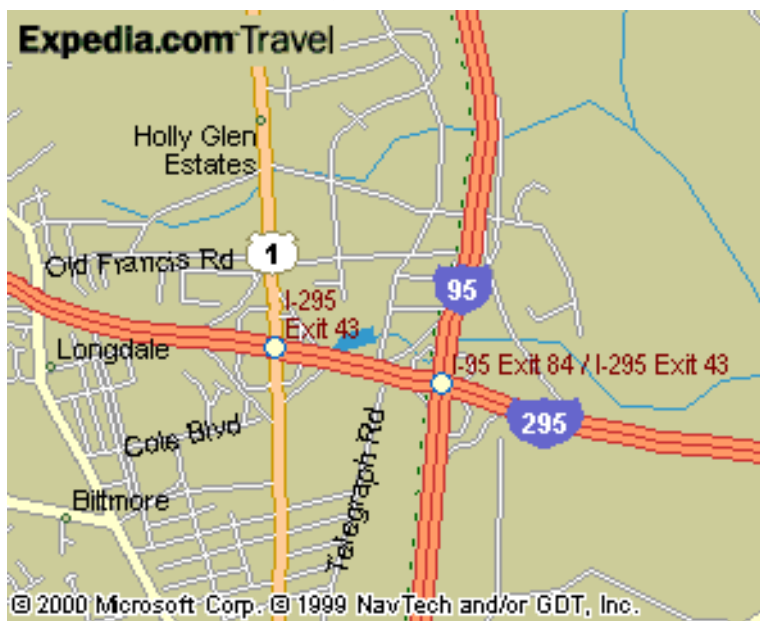

Driving directions from Richmond International Airport to AGU, 4510 Cox Road Glen Allen VA (804) 273-9797

1. Exit out of the airport by taking a right onto South Airport Drive. Airport Drive becomes Route 156 as you cross Williamsburg Road (the first light).

2. Pass the I-64 exit to Richmond and go about 4 miles on Route 156 to the I-295 junction. Take I-295 North (direction: "Charlottesville / Washington").

3. Go about 10 miles to the I-95 interchange. Stay right on I-295 - Charlottesville (DO NOT GET ON I-95 TO WASHINGTON!).

4. Go 7.5 miles to the Nuckols Road (Route 695) South exit (51-B).

5. Go about one mile along Nuckols Road (Route 695) and turn right at the second light on to Cox Road and into the Innsbrook office park. Cross a small lake. Our building, Rowe Plaza, is on the right immediately after the bridge. Enter through the front doors. Our office is the first door on the left.

Total "non rush hour" - travel time 1/2 hour.