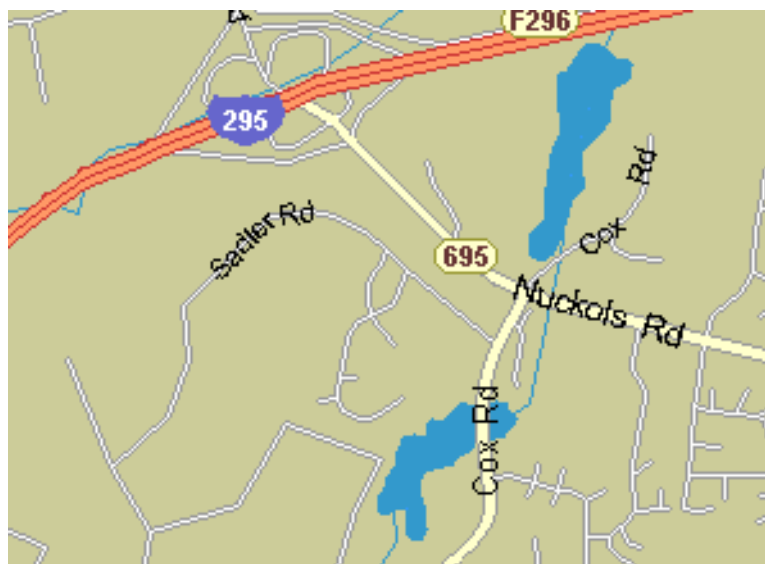

Driving directions from Richmond International Airport to AGU, 4510 Cox Road Glen Allen VA (804) 273-9797

1. Exit out of the airport by taking a right onto South Airport Drive. Airport Drive becomes Route 156 as you cross Williamsburg Road (the first light).

2. Pass the I-64 exit to Richmond and go about 4 miles on Route 156 to the I-295 junction. Take I-295 North (direction: "Charlottesville / Washington").

3. Go about 10 miles to the I-95 interchange. Stay right on I-295 - Charlottesville (DO NOT GET ON I-95 TO WASHINGTON!).

4. Go 7.5 miles to the Nuckols Road (Route 695) South exit (51-B).

5. Go about one mile along Nuckols Road (Route 695) and turn right at the second light on to Cox Road and into the Innsbrook office park. Cross a small lake. Our building, Rowe Plaza, is on the right immediately after the bridge. Enter through the front doors. Our office is the first door on the left.