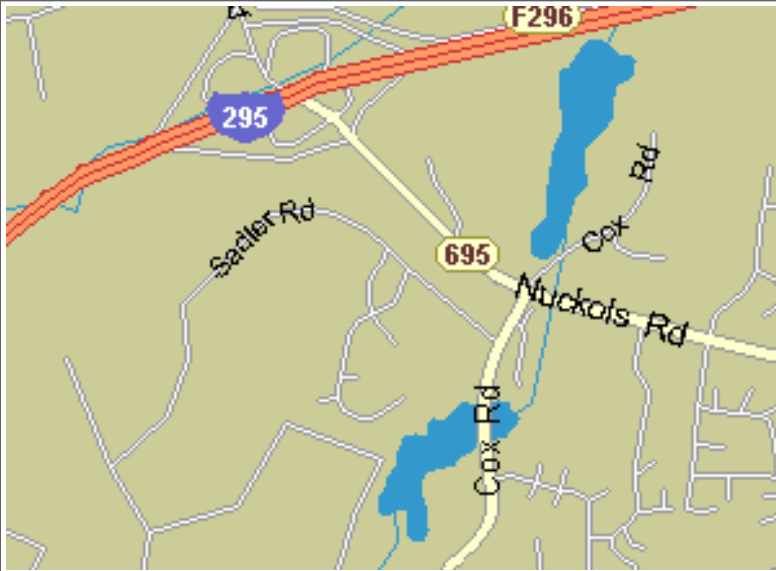

Driving directions from Washington D.C., Dulles Airport to AGU, 4510 Cox Road Glen Allen VA (804) 273-9797

1. Exit Airport. Take Route 28 South

2. Go about 15 miles into the center of Manassas. Turn left on to Route 234.

3. Take Route 234 (also called Dumfries Road) for about 12 miles to I-95 South.

4. Take I-95 South to Exit 84B (I-295). Then take I-295 North (sign says: "Charlottesville / To I-64").

5. Go 7.5 miles to the Nuckols Road (Route 695) South exit (51-B).

6. Go about one mile along Nuckols Road (Route 695) and turn right at the second light on to Cox Road and into the Innsbrook office park. Cross a small lake. Our building, Rowe Plaza, is on the right immediately after the bridge. Enter through the front doors. Our office is the first door on the left.

Total "non rush hour" - travel time 2 1/2 hours.