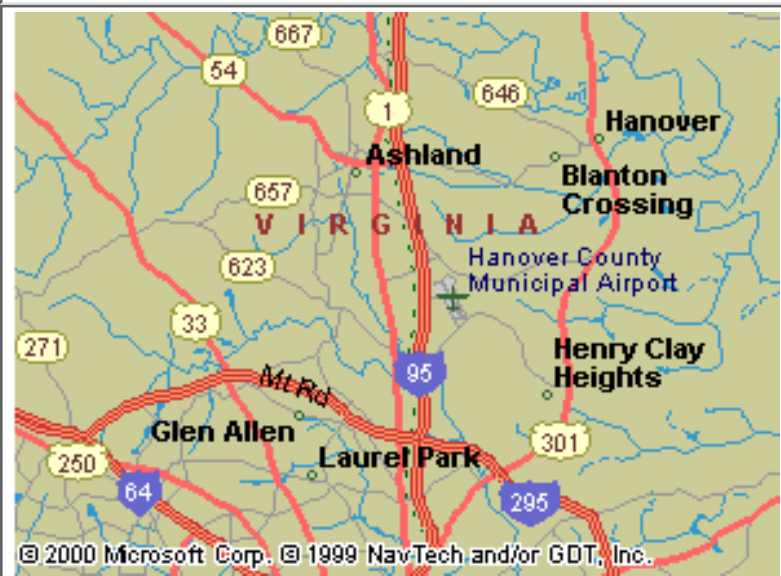

Driving directions from Washington D.C., Dulles Airport to AGU, 4510 Cox Road Glen Allen VA (804) 273-9797

1. Exit Airport. Take Route 28 South

2. Go about 15 miles into the center of Manassas. Turn left on to Route 234.

3. Take Route 234 (also called Dumfries Road) for about 12 miles to I-95 South.

4. Take I-95 South to Exit 84B (I-295). Then take I-295 North (sign says: "Charlottesville / To I-64").

5. Go 7.5 miles to the Nuckols Road (Route 695) South exit (51-B).

6. Go about one mile along Nuckols Road (Route 695) and turn right at the second light on to Cox Road and into the Innsbrook office park. Cross a small lake. Our building, Rowe Plaza, is on the right immediately after the bridge. Enter through the front doors. Our office is the first door on the left.

Total "non rush hour" - travel time 2 1/2 hours.