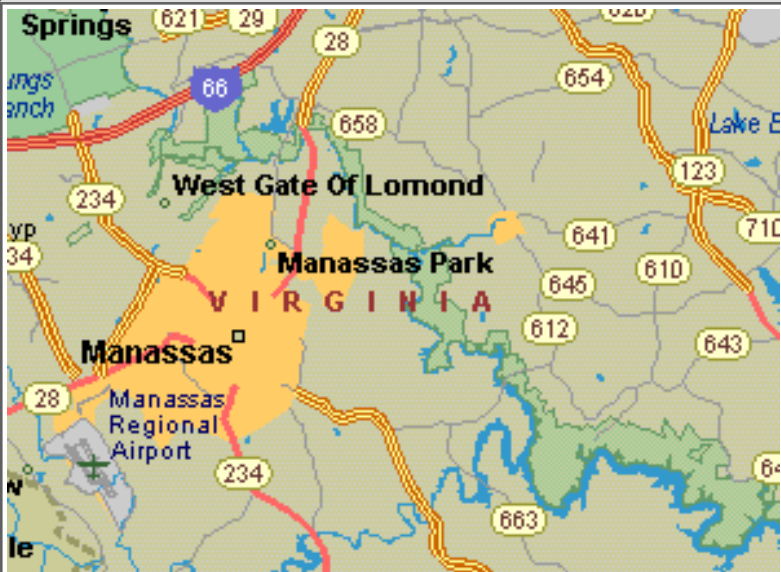

Driving directions from Washington D.C., Dulles Airport to AGU, 4510 Cox Road Glen Allen VA (804) 273-9797

1. Exit Airport. Take Route 28 South

2. Go about 15 miles into the center of Manassas. Turn left on to Route 234.

3. Take Route 234 (also called Dumfries Road) for about 12 miles to I-95 South.

4. Take I-95 South to Exit 84B (I-295). Then take I-295 North (sign says: "Charlottesville / To I-64").

5. Go 7.5 miles to the Nuckols Road (Route 695) South exit (51-B).

6. Go about one mile along Nuckols Road (Route 695) and turn right at the second light on to Cox Road and into the Innsbrook office park. Cross a small lake. Our building, Rowe Plaza, is on the right immediately after the bridge. Enter through the front doors. Our office is the first door on the left.

Total "non rush hour" - travel time 2 1/2 hours.