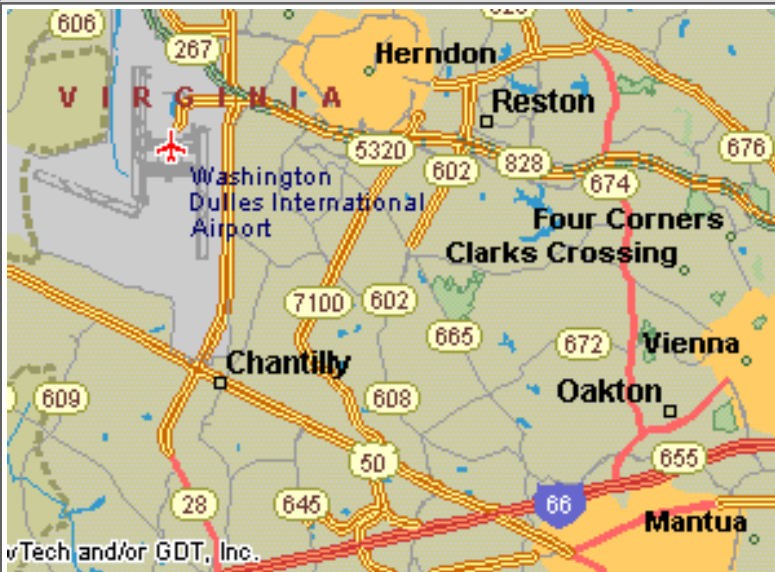

Driving directions from Washington D.C., Dulles Airport to AGU, 4510 Cox Road Glen Allen VA (804) 273-9797

1. Exit Airport. Take Route 28 South

2. Go about 15 miles into the center of Manassas. Turn left on to Route 234.

3. Take Route 234 (also called Dumfries Road) for about 12 miles to I-95 South.

4. Take I-95 South to Exit 84B (I-295). Then take I-295 North (sign says: "Charlottesville / To I-64").

5. Go 7.5 miles to the Nuckols Road (Route 695) South exit (51-B).

6. Go about one mile along Nuckols Road (Route 695) and turn right at the second light on to Cox Road and into the Innsbrook office park. Cross a small lake. Our building, Rowe Plaza, is on the right immediately after the bridge. Enter through the front doors. Our office is the first door on the left.

Total "non rush hour" - travel time 2 1/2 hours.