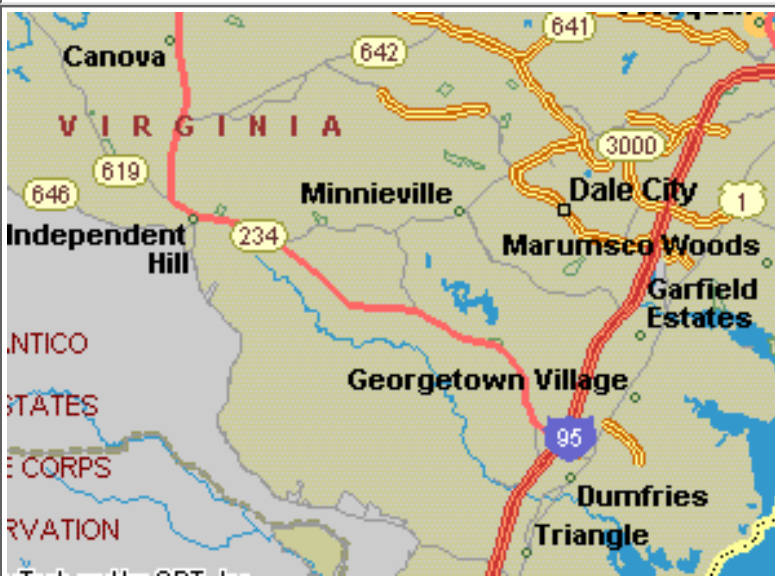

Driving directions from Washington D.C., Dulles Airport to AGU, 4510 Cox Road Glen Allen VA (804) 273-9797

1. Exit Airport. Take Route 28 South

2. Go about 15 miles into the center of Manassas. Turn left on to Route 234.

3. Take Route 234 (also called Dumfries Road) for about 12 miles to I-95 South.

4. Take I-95 South to Exit 84B (I-295). Then take I-295 North (sign says: "Charlottesville / To I-64").

5. Go 7.5 miles to the Nuckols Road (Route 695) South exit (51-B).

6. Go about one mile along Nuckols Road (Route 695) and turn right at the second light on to Cox Road and into the Innsbrook office park. Cross a small lake. Our building, Rowe Plaza, is on the right immediately after the bridge. Enter through the front doors. Our office is the first door on the left.

Total "non rush hour" - travel time 2 1/2 hours.