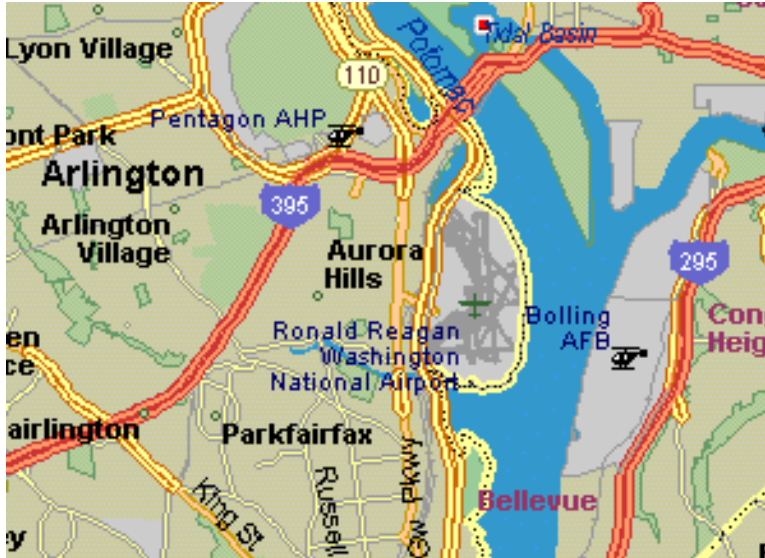

Driving directions from Washington D.C., Reagan National Airport to AGU, 4510 Cox Road Glen Allen VA (804) 273-9797

1. Exit airport using the I-395 South exit (Direction: Richmond).

2. I-395 will merge into I-95 (the famous Capital "Beltway"). Follow I-95 south towards Richmond.

3. Take I-95 South to Exit 84B (I-295). Then take I-295 North (sign says: "Charlottesville / To I-64").

4. Go 7.5 miles to the Nuckols Road (Route 695) South exit (51-B).

5. Go about one mile along Nuckols Road (Route 695) and turn right at the second light on to Cox Road and into the Innsbrook office park. Cross a small lake. Our building, Rowe Plaza, is on the right immediately after the bridge. Enter through the front doors. Our office is the first door on the left.

Total "non rush hour" - travel time 2 1/2 hours.