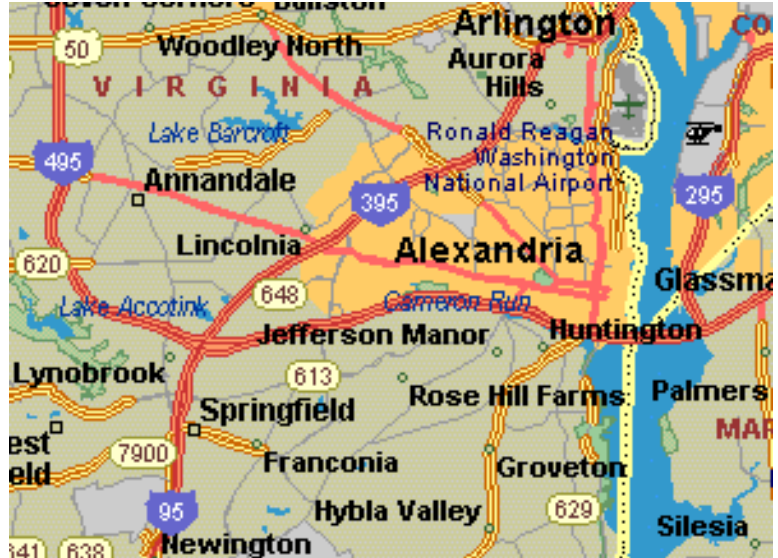

Driving directions from Washington D.C., Reagan National Airport to AGU, 4510 Cox Road Glen Allen VA (804) 273-9797

1. Exit airport using the I-395 South exit (Direction: Richmond).

2. I-395 will merge into I-95 (the famous Capital "Beltway"). Follow I-95 south towards Richmond.

3. Take I-95 South to Exit 84B (I-295). Then take I-295 North (sign says: "Charlottesville / To I-64").

4. Go 7.5 miles to the Nuckols Road (Route 695) South exit (51-B).

5. Go about one mile along Nuckols Road (Route 695) and turn right at the second light on to Cox Road and into the Innsbrook office park. Cross a small lake. Our building, Rowe Plaza, is on the right immediately after the bridge. Enter through the front doors. Our office is the first door on the left.

Total "non rush hour" - travel time 2 1/2 hours.