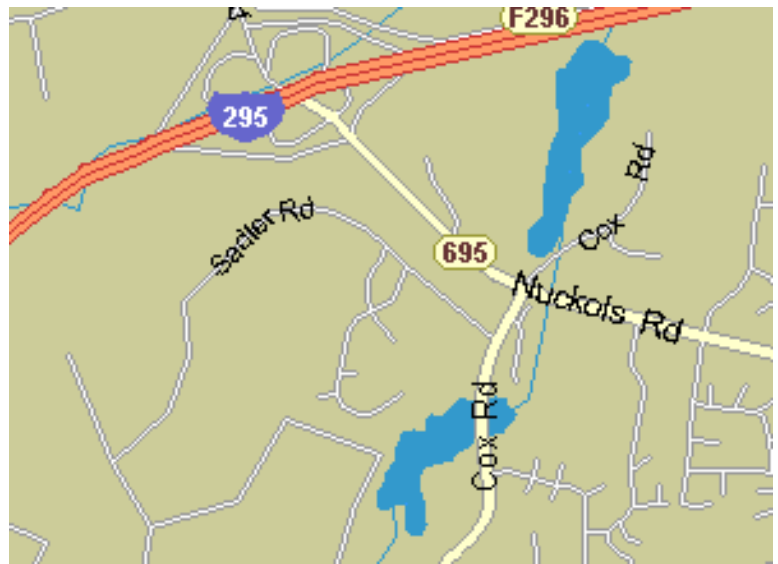

Driving directions from Washington D.C., Reagan National Airport to AGU, 4510 Cox Road Glen Allen VA (804) 273-9797

1. Exit airport using the I-395 South exit (Direction: Richmond).

2. I-395 will merge into I-95 (the famous Capital "Beltway"). Follow I-95 south towards Richmond.

3. Take I-95 South to Exit 84B (I-295). Then take I-295 North (sign says: "Charlottesville / To I-64").

4. Go 7.5 miles to the Nuckols Road (Route 695) South exit (51-B).

5. Go about one mile along Nuckols Road (Route 695) and turn right at the second light on to Cox Road and into the Innsbrook office park. Cross a small lake. Our building, Rowe Plaza, is on the right immediately after the bridge. Enter through the front doors. Our office is the first door on the left.

Total "non rush hour" - travel time 2 1/2 hours.