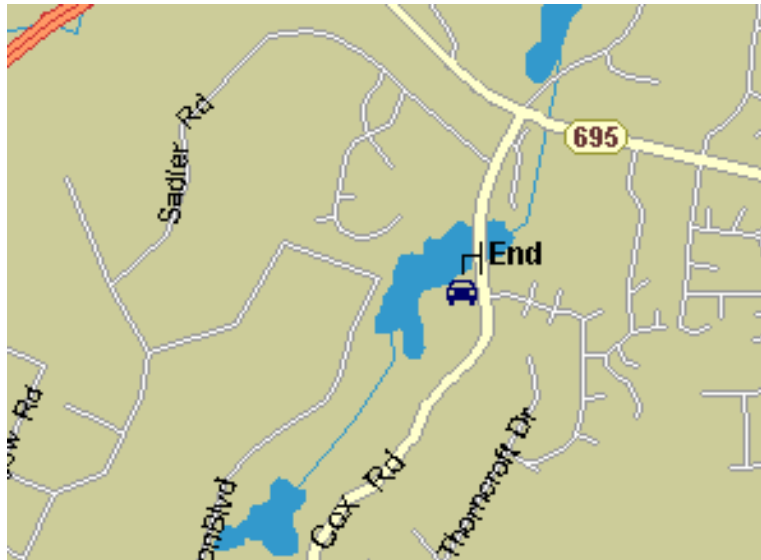

Driving directions from Washington D.C., Reagan National Airport to AGU, 4510 Cox Road Glen Allen VA (804) 273-9797

1. Exit airport using the I-395 South exit (Direction: Richmond).

2. I-395 will merge into I-95 (the famous Capital "Beltway"). Follow I-95 south towards Richmond.

3. Take I-95 South to Exit 84B (I-295). Then take I-295 North (sign says: "Charlottesville / To I-64").

4. Go 7.5 miles to the Nuckols Road (Route 695) South exit (51-B).

5. Go about one mile along Nuckols Road (Route 695) and turn right at the second light on to Cox Road and into the Innsbrook office park. Cross a small lake. Our building, Rowe Plaza, is on the right immediately after the bridge. Enter through the front doors. Our office is the first door on the left.

Total "non rush hour" - travel time 2 1/2 hours.