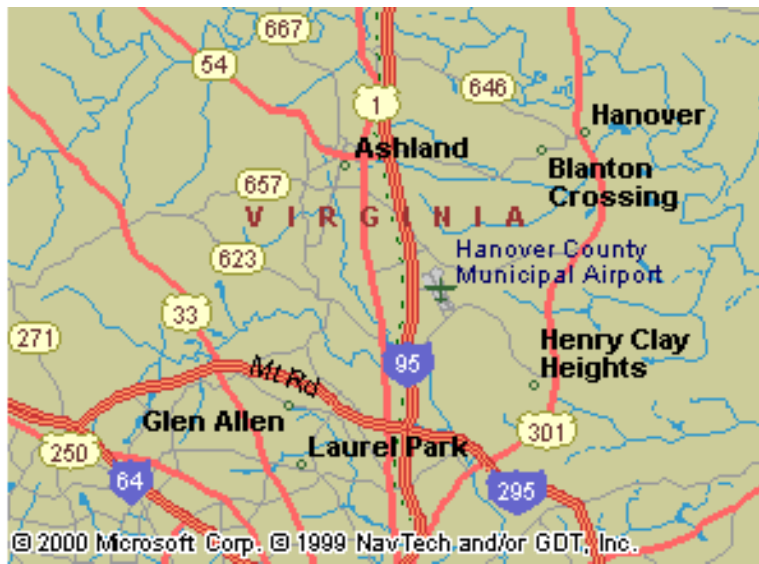

Driving directions from Washington D.C., Reagan National Airport to AGU, 4510 Cox Road Glen Allen VA (804) 273-9797

1. Exit airport using the I-395 South exit (Direction: Richmond).

2. I-395 will merge into I-95 (the famous Capital "Beltway"). Follow I-95 south towards Richmond.

3. Take I-95 South to Exit 84B (I-295). Then take I-295 North (sign says: "Charlottesville / To I-64").

4. Go 7.5 miles to the Nuckols Road (Route 695) South exit (51-B).

5. Go about one mile along Nuckols Road (Route 695) and turn right at the second light on to Cox Road and into the Innsbrook office park. Cross a small lake. Our building, Rowe Plaza, is on the right immediately after the bridge. Enter through the front doors. Our office is the first door on the left.

Total "non rush hour" - travel time 2 1/2 hours.